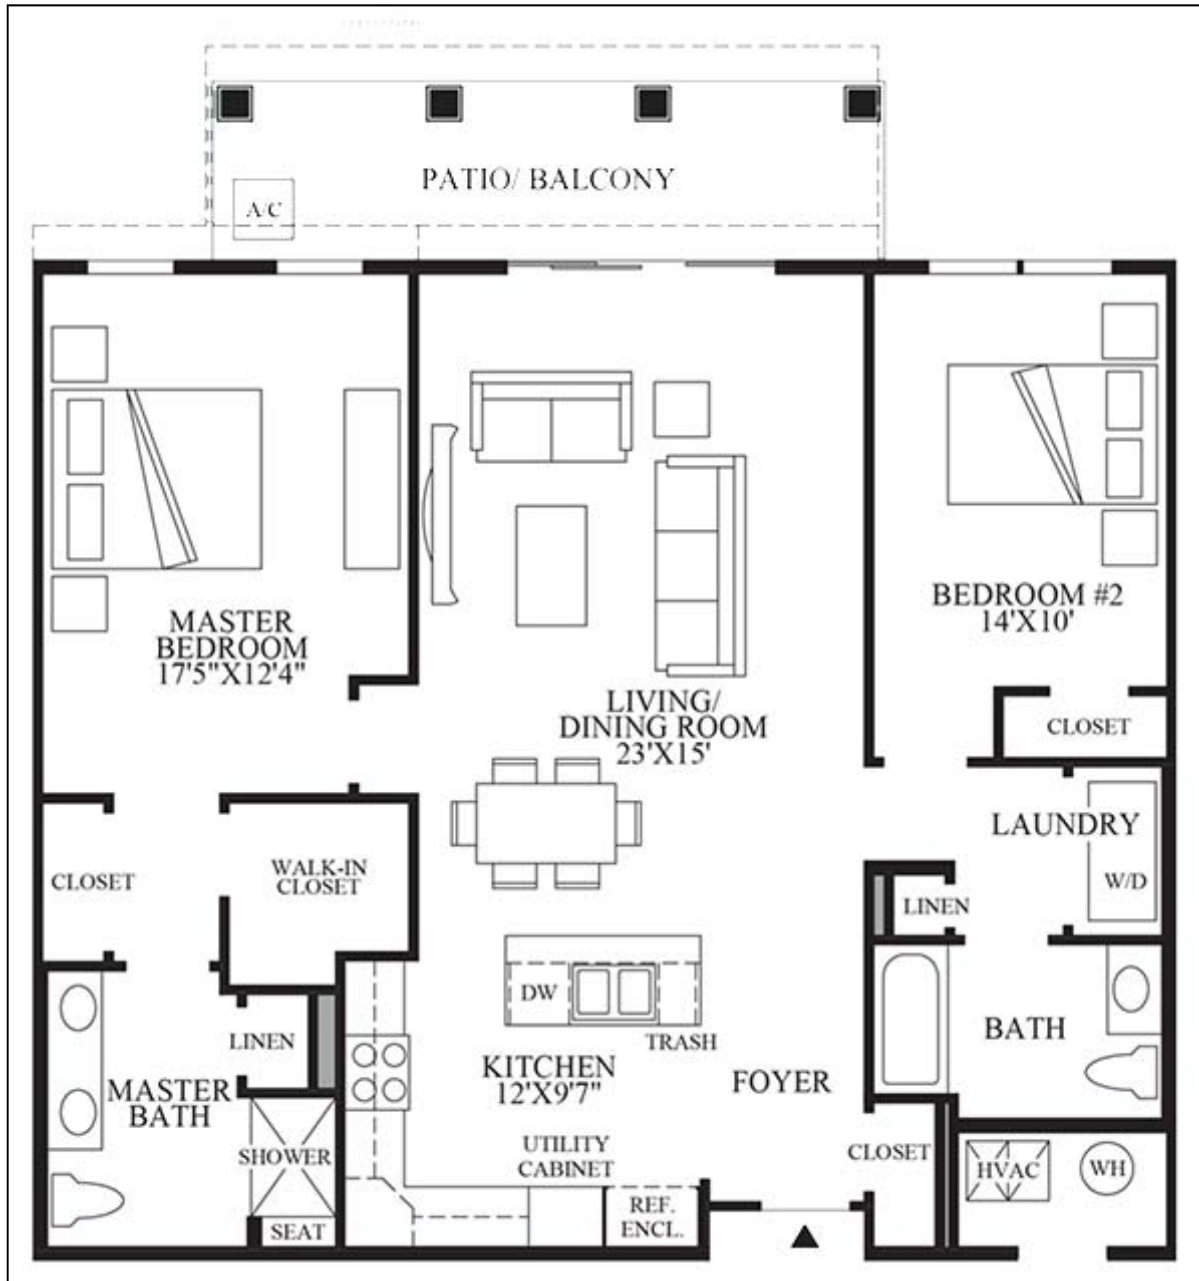

~ LAYOUT ~

623 CENTER MEADOW LANE
DANBURY, CT

TOWER REALTY CORP.